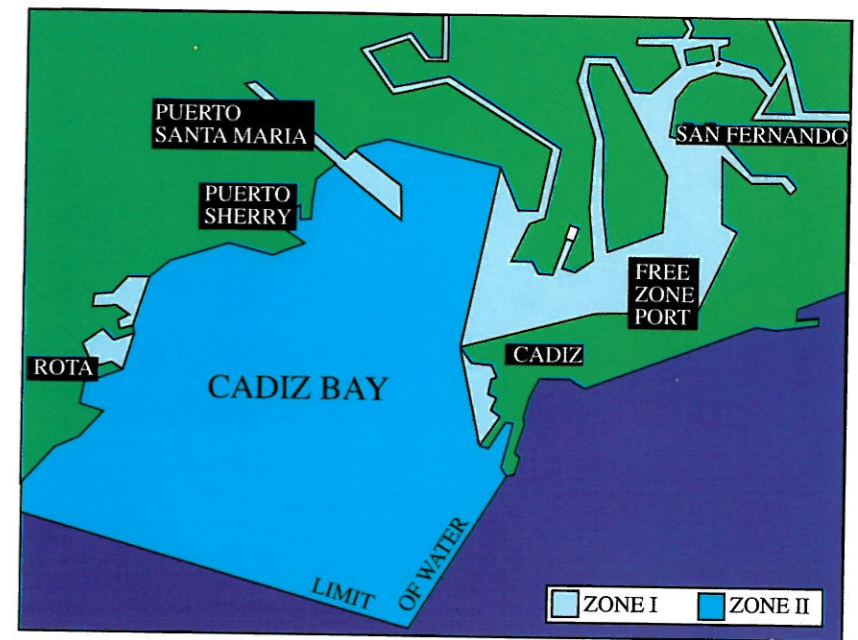

IF YOUR VESSEL IS IN SPAIN, THINK OF PROGESCO GROUP FIRST

DISTANCES BY ROAD

CADIZ-SEVILLE AIRPORT	150 Km/ 93 MILES - (1 1/2 hrs drive)
CADIZ-MALAGA AIRPORT	250 Km/ 155 MILES - (3 1/2 hrs drive)
CADIZ-JEREZ AIRPORT	32 Km/ 20 MILES - (30 Min drive)
CADIZ-GIBRALTAR AIRPORT	140 Km/ 87 MILES - (2 hrs drive)
CADIZ-ALGECIRAS	120 Km/ 74 MILES - (1 1/2 hrs drive)
CADIZ-ROTA	31 Km/ 19 MILES - (30 min. drive)
CADIZ-PTO. STA. MARIA	25 Km/ 15 MILES - (25 min. drive)
ALGECIRAS-SEVILLE AIRPORT	270 Km/ 167 MILES - (3 hrs drive)
ALGECIRAS-MALAGA AIRPORT	130 Km/ 80 MILES - (2 hrs drive)
ALGECIRAS-JEREZ AIRPORT	152 Km/ 94 MILES - (2 hrs drive)
ALGECIRAS-GIB. AIRPORT	25 Km/ 15 MILES - (30 mi. drive)
ALGECIRAS-CADIZ	120 Km/ 74 MILES - (1 1/2 hrs drive)
ALGECIRAS-ROTA	135 Km/ 87 MILES - (2 Hrs. 15 min. drive)
ALGECIRAS-PTO. STA. MARIA	132 Km/ 82 MILES - (2 hrs drive)