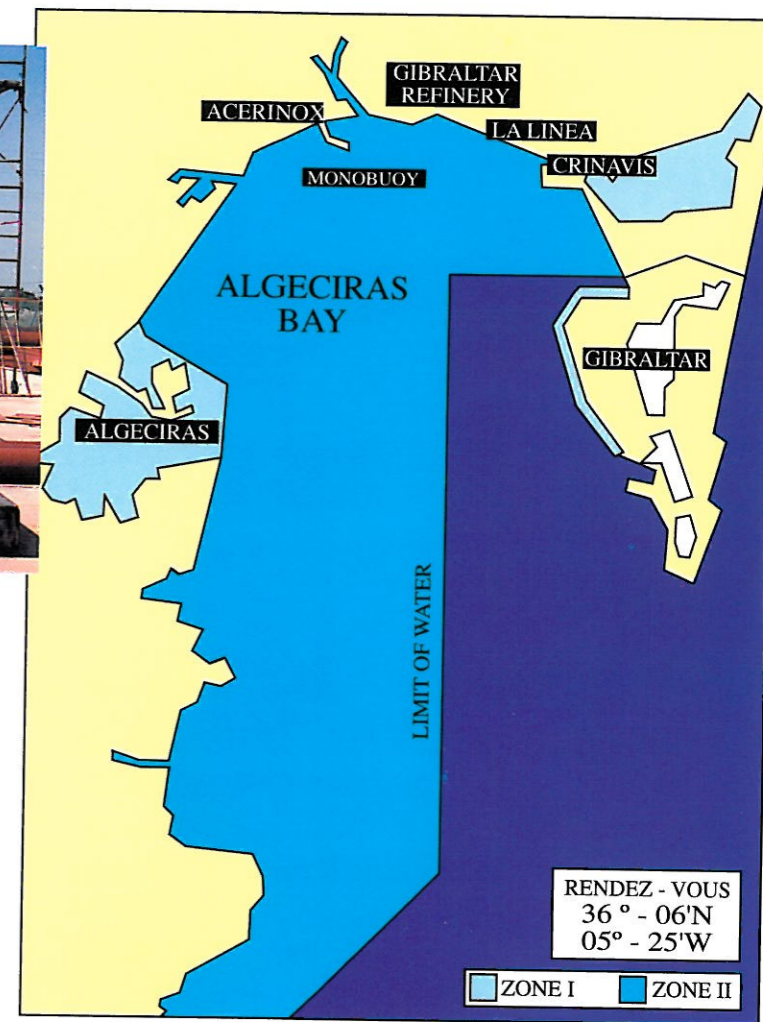

CUTTING COSTS ON PORT EXPENSES

WE ENSURE OUR BEST ATTENTION TO YOUR VESSEL

IF YOUR VESSEL IS IN SPAIN, THINK OF PROGESCO GROUP FIRST

DISTANCES BY ROAD

CADIZ-SEVILLE AIRPORT	150 Km/ 93 MILES - (1 1/2 hrs drive)
CADIZ-MALAGA AIRPORT	250 Km/ 155 MILES - (3 1/2 hrs drive)
CADIZ-JEREZ AIRPORT	32 Km/ 20 MILES - (30 Min drive)
CADIZ-GIBRALTAR AIRPORT	140 Km/ 87 MILES - (2 hrs drive)
CADIZ-ALGECIRAS	120 Km/ 74 MILES - (1 1/2 hrs drive)
CADIZ-ROTA	31 Km/ 19 MILES - (30 min. drive)
CADIZ-PTO. STA. MARIA	25 Km/ 15 MILES - (25 min. drive)
ALGECIRAS-SEVILLE AIRPORT	270 Km/ 167 MILES - (3 hrs drive)
ALGECIRAS-MALAGA AIRPORT	130 Km/ 80 MILES - (2 hrs drive)
ALGECIRAS-JEREZ AIRPORT	152 Km/ 94 MILES - (2 hrs drive)
ALGECIRAS-GIB. AIRPORT	25 Km/ 15 MILES - (30 mi. drive)
ALGECIRAS-CADIZ	120 Km/ 74 MILES - (1 1/2 hrs drive)
ALGECIRAS-ROTA	135 Km/ 87 MILES - (2 Hrs. 15 min. drive)
ALGECIRAS-PTO. STA. MARIA	132 Km/ 82 MILES - (2 hrs drive)

MEMBERS OF NATIONAL ASSOCIATIONS OF SHIP'S AGENTS AND SHIPBROKERS ANESCO & FONASBA