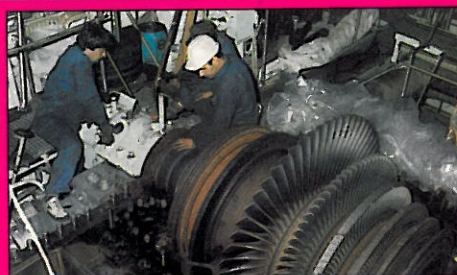

EXPERIENCE AND SKILLS SPEAKS FOR ITSELF

CADIZ - SPAIN