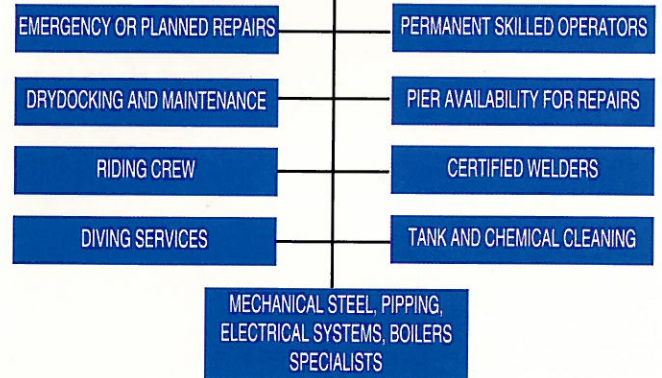

MARINE REPAIRS