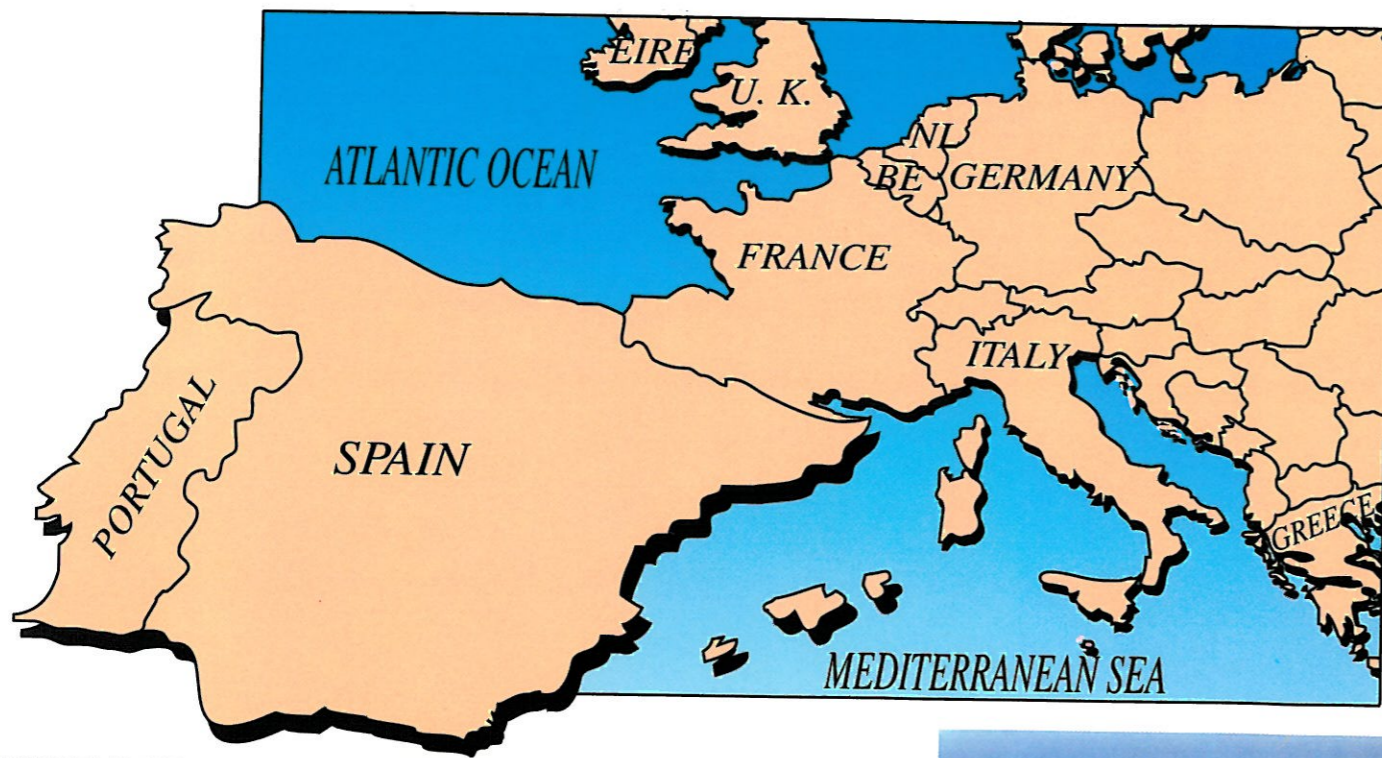

BERTH FACILITIES