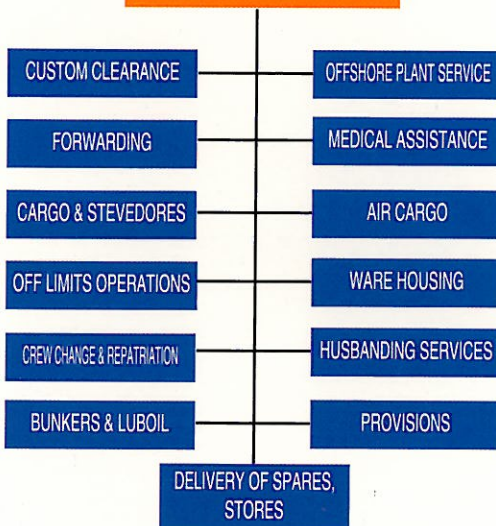

SHIP'S AGENTS